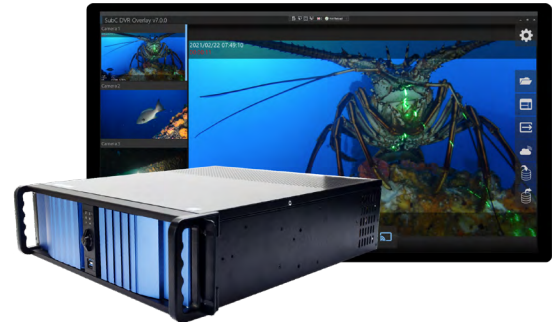

Multi-camera video recording with overlay | Live video and audio streaming

Recording your next big marine research discovery or survey is made possible with the SubC DVR with Overlay. This high-performance system is supported by powerful software that allows for unrivalled subsea video recording, annotation, and streaming.

Multi-Camera Input

The system can support up to six camera channels, each with an input and output, that can manage composite, 4K, HD, IP, and SD video cameras.

Intuitive & Easy to Use

This highly versatile system is intuitive to use and can be operational in less than an hour.

Overlay Capability

Elevate and add value to your research and survey findings by including dynamic graphical overlays such as depth, altimeter and headings to your videos.

Built-in Storage & Logging

Record and blackbox all of your camera feeds, preserving your video and data; Data-logging with time-synced events operates as a dive log.

Compatible with Aize Integrity Elements

Streamline the project management of your ROV inspections and underwater surveys with Aize Integrity Elements integration.

Coming Soon

- Built-in secure real-time video streaming
- Playback functionality of dive log
- Budget-friendly SubC DVR software license options
- Camera controls for zoom, focus, and exposure